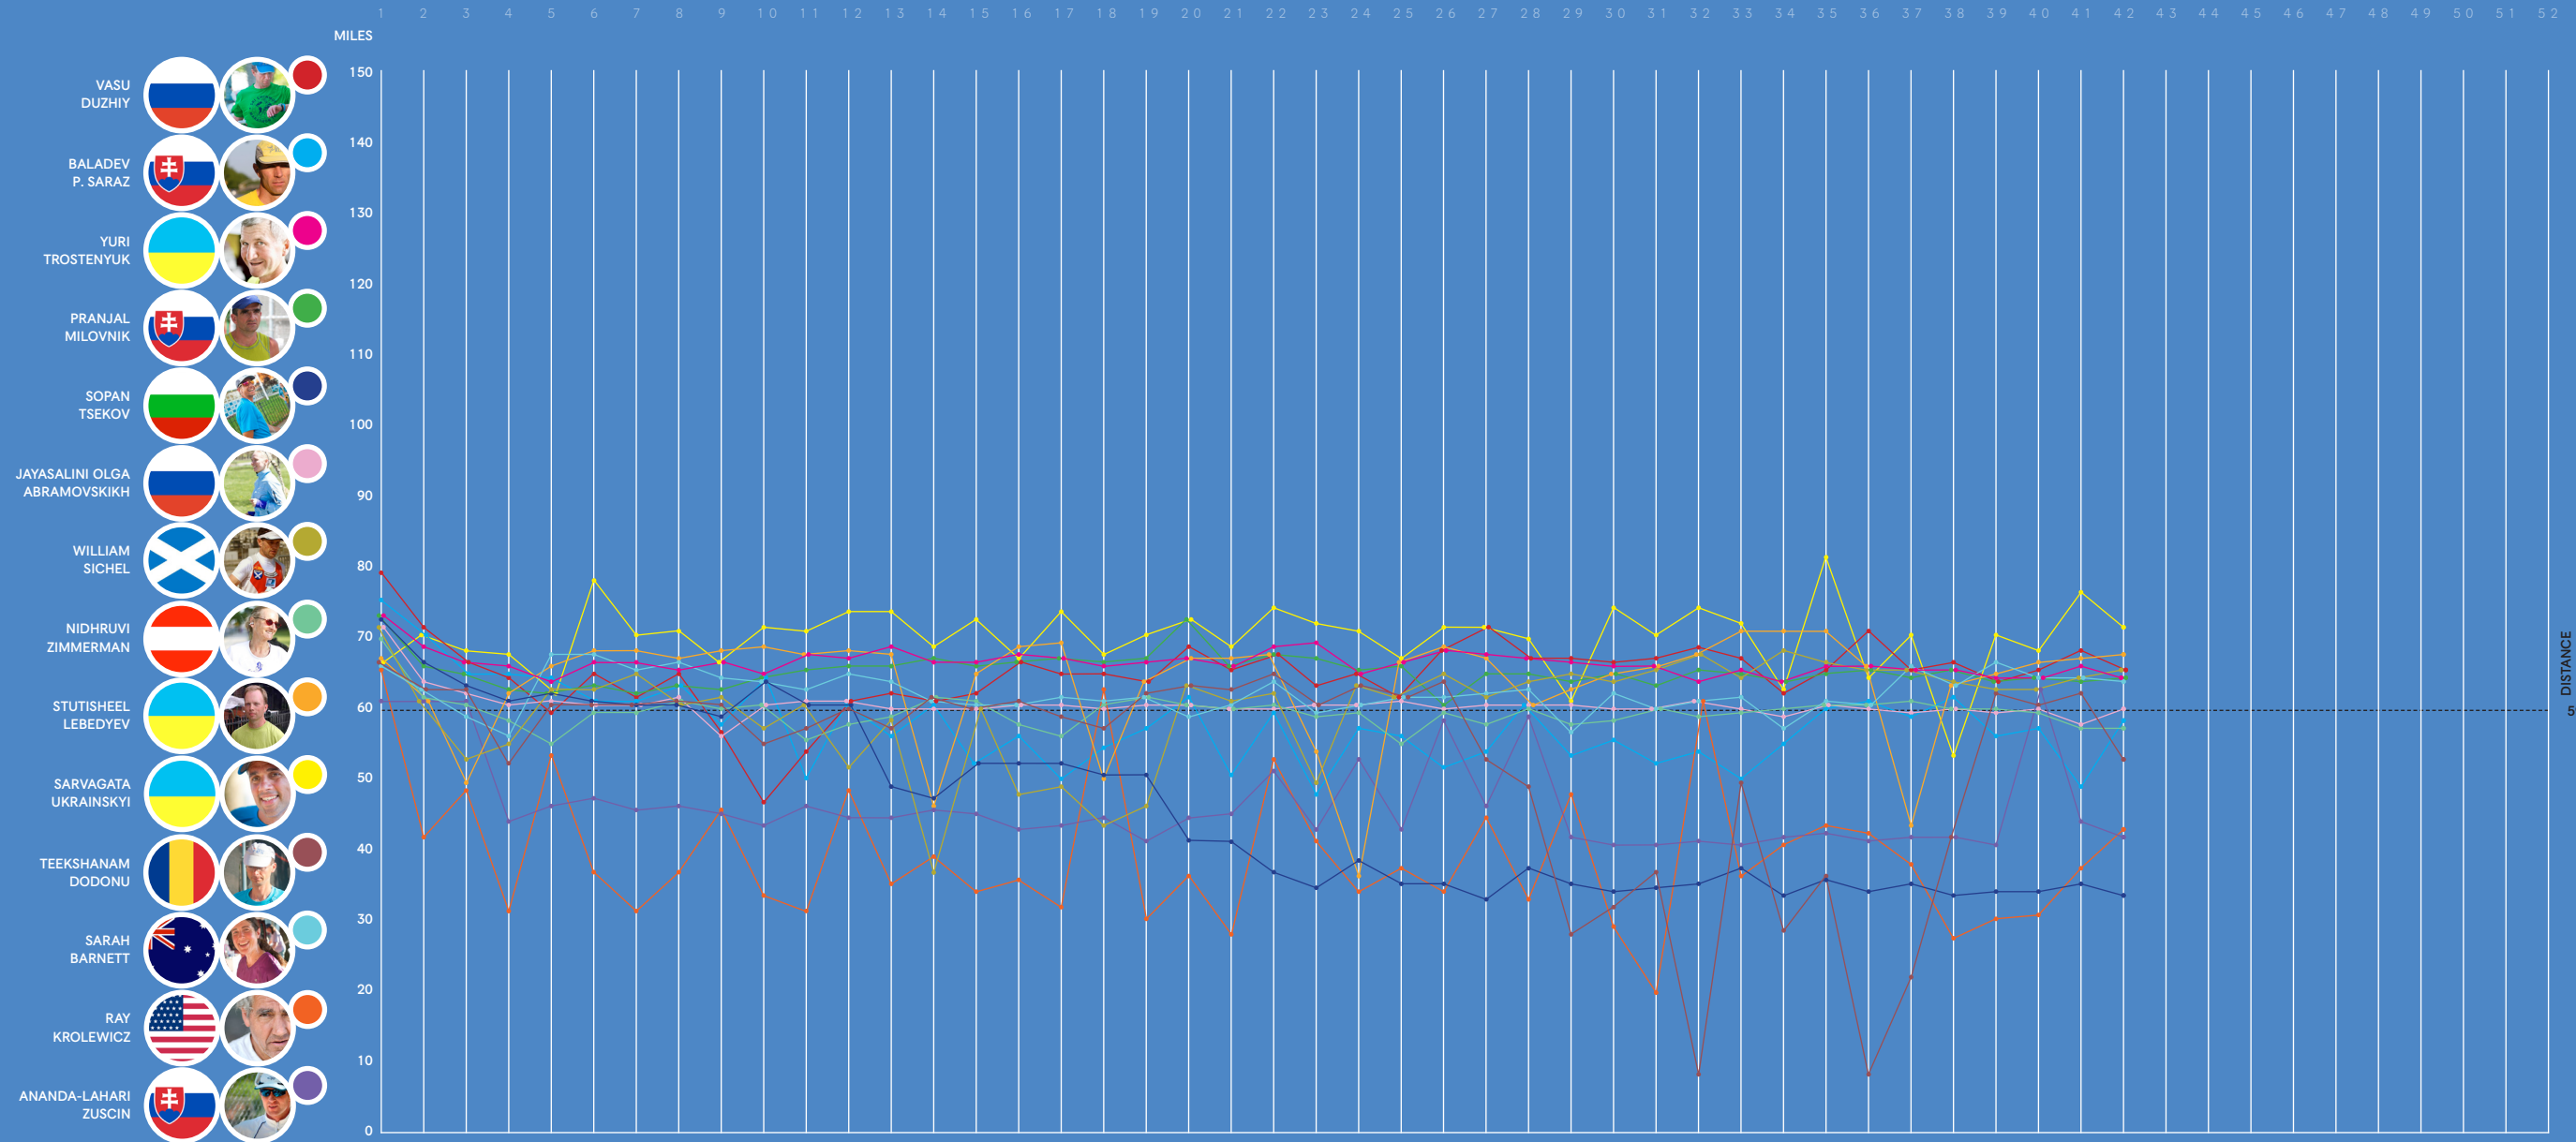

# DAILY MILEAGE

DISTANCE TO FINISH WITHIN THE TIME LIMIT

59.61